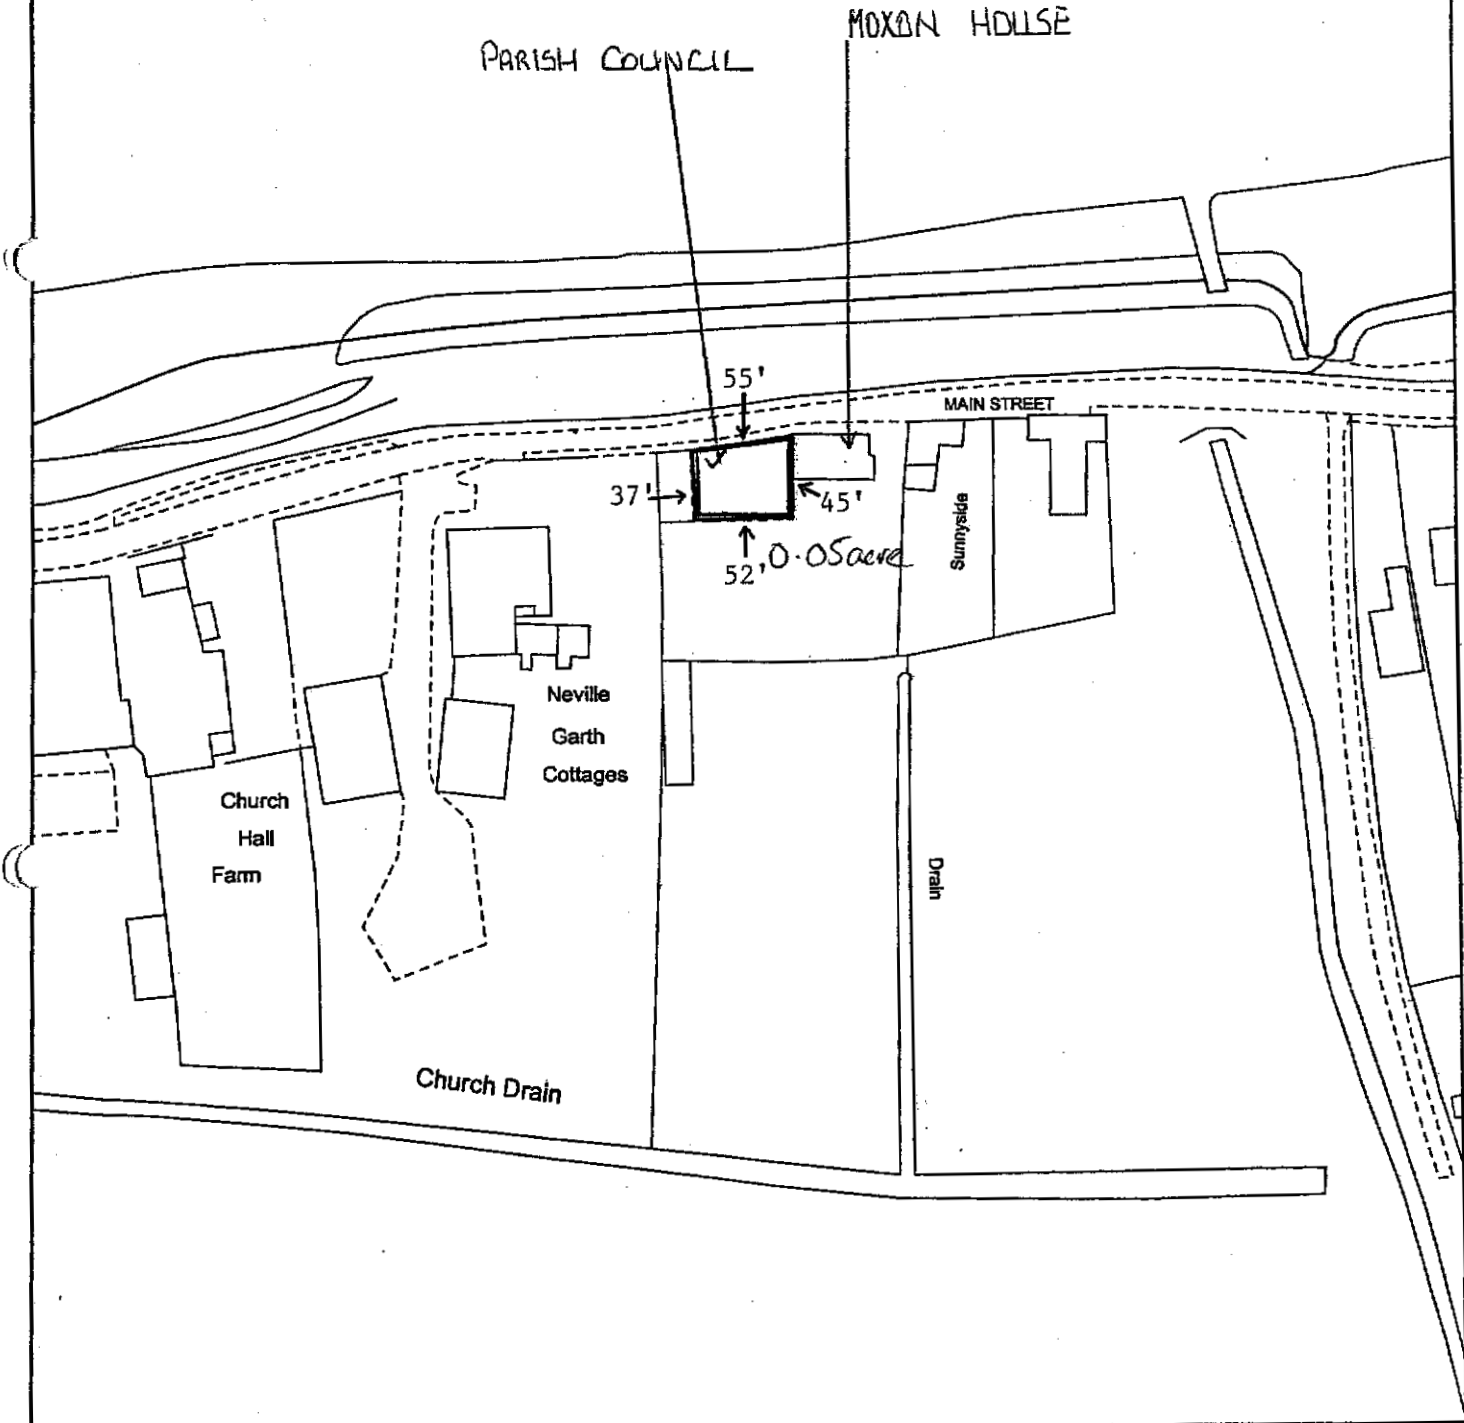

LR

TITLE NUMBER
YEA38532

EAST RIDING OF YORKSHIRE

ORDNANCE SURVEY MAP REFERENCE:

SE8122NW

SCALE 1:1250 Enlarged from 1/2500

GCROWN COPYRIGHT. Produced by HMLR. Further reproduction in whole or in part is prohibited without the prior written permission of Ordnance Survey. Licence Number GD 272728.

This title plan shows the general position of the boundaries: it does not show the exact line of the boundaries. Measurements scaled from this plan may not match measurements between the same points on the ground. For more information see Land Registry Public Guide 7 - Title Plans.

This official copy shows the state of the title plan on 8 August 2005 at 8:48:07. It may be subject to distortions in scale.

Under s.67 of the Land Registration Act 2002, this copy is admissible in evidence to the same extent as the original.